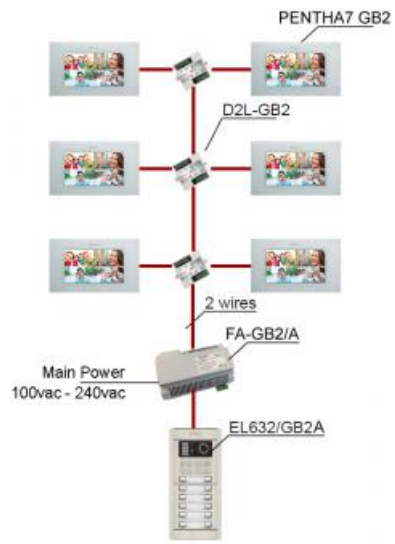

Alpha Communications

42 Central Drive • Farmingdale • NY • 11735-1202 • Phone: (631) 777-5500 • Fax: (631) 777-5599
TOLL-FREE: (800) 666-4800 • Web: www.alphacommunications.com • Email: info@alphacommunications.com

Copyright© 1998-2019 Alpha Communications® - All Rights Reserved.

Due to continuous product improvement, all colors, sizes, materials, finishes and specifications are subject to change without notice.